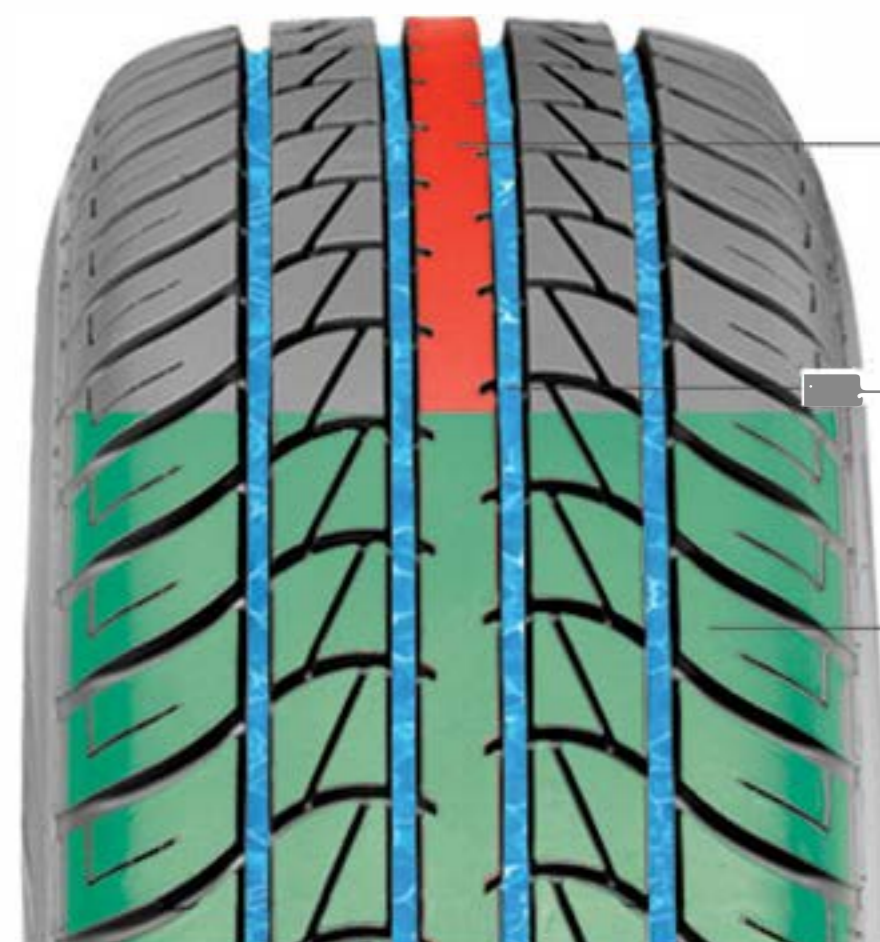

SPORT TOURING

COMFORT TOURING

EXTENDED SHOULDER GROOVES

Delivers excellent cornering stability.

ADVANCED VARIABLE PITCH TREAD DEPTH

Promotes quiet and smooth ride under high speed driving conditions.

WIDE CENTER RIB DESIGN

Ensures excellent driving stability at high speed.

FOUR WIDE CIRCUMFERENTIAL GROOVES

Ensures effective water evacuation for optimum all weather performance.

ALL SEASON TREAD DESIGN

Enhances year-round performance with open slotted shoulders.

*Advanced tread compound engineering with Styrene SBR filling and added stiff carbon black filler for maximum wear resistance.

EXTENDED SHOULDER GROOVES

Delivers excellent cornering stability and lateral water evacuation.

CIRCUMFERENTIAL CENTER RIB DESIGN

Delivers outstanding straight line stability.

FOUR WIDE CIRCUMFERENTIAL GROOVES

Effective water evacuation ensuring optimum all weather performance.

ADVANCE VARIABLE PITCH TREAD DEPTH